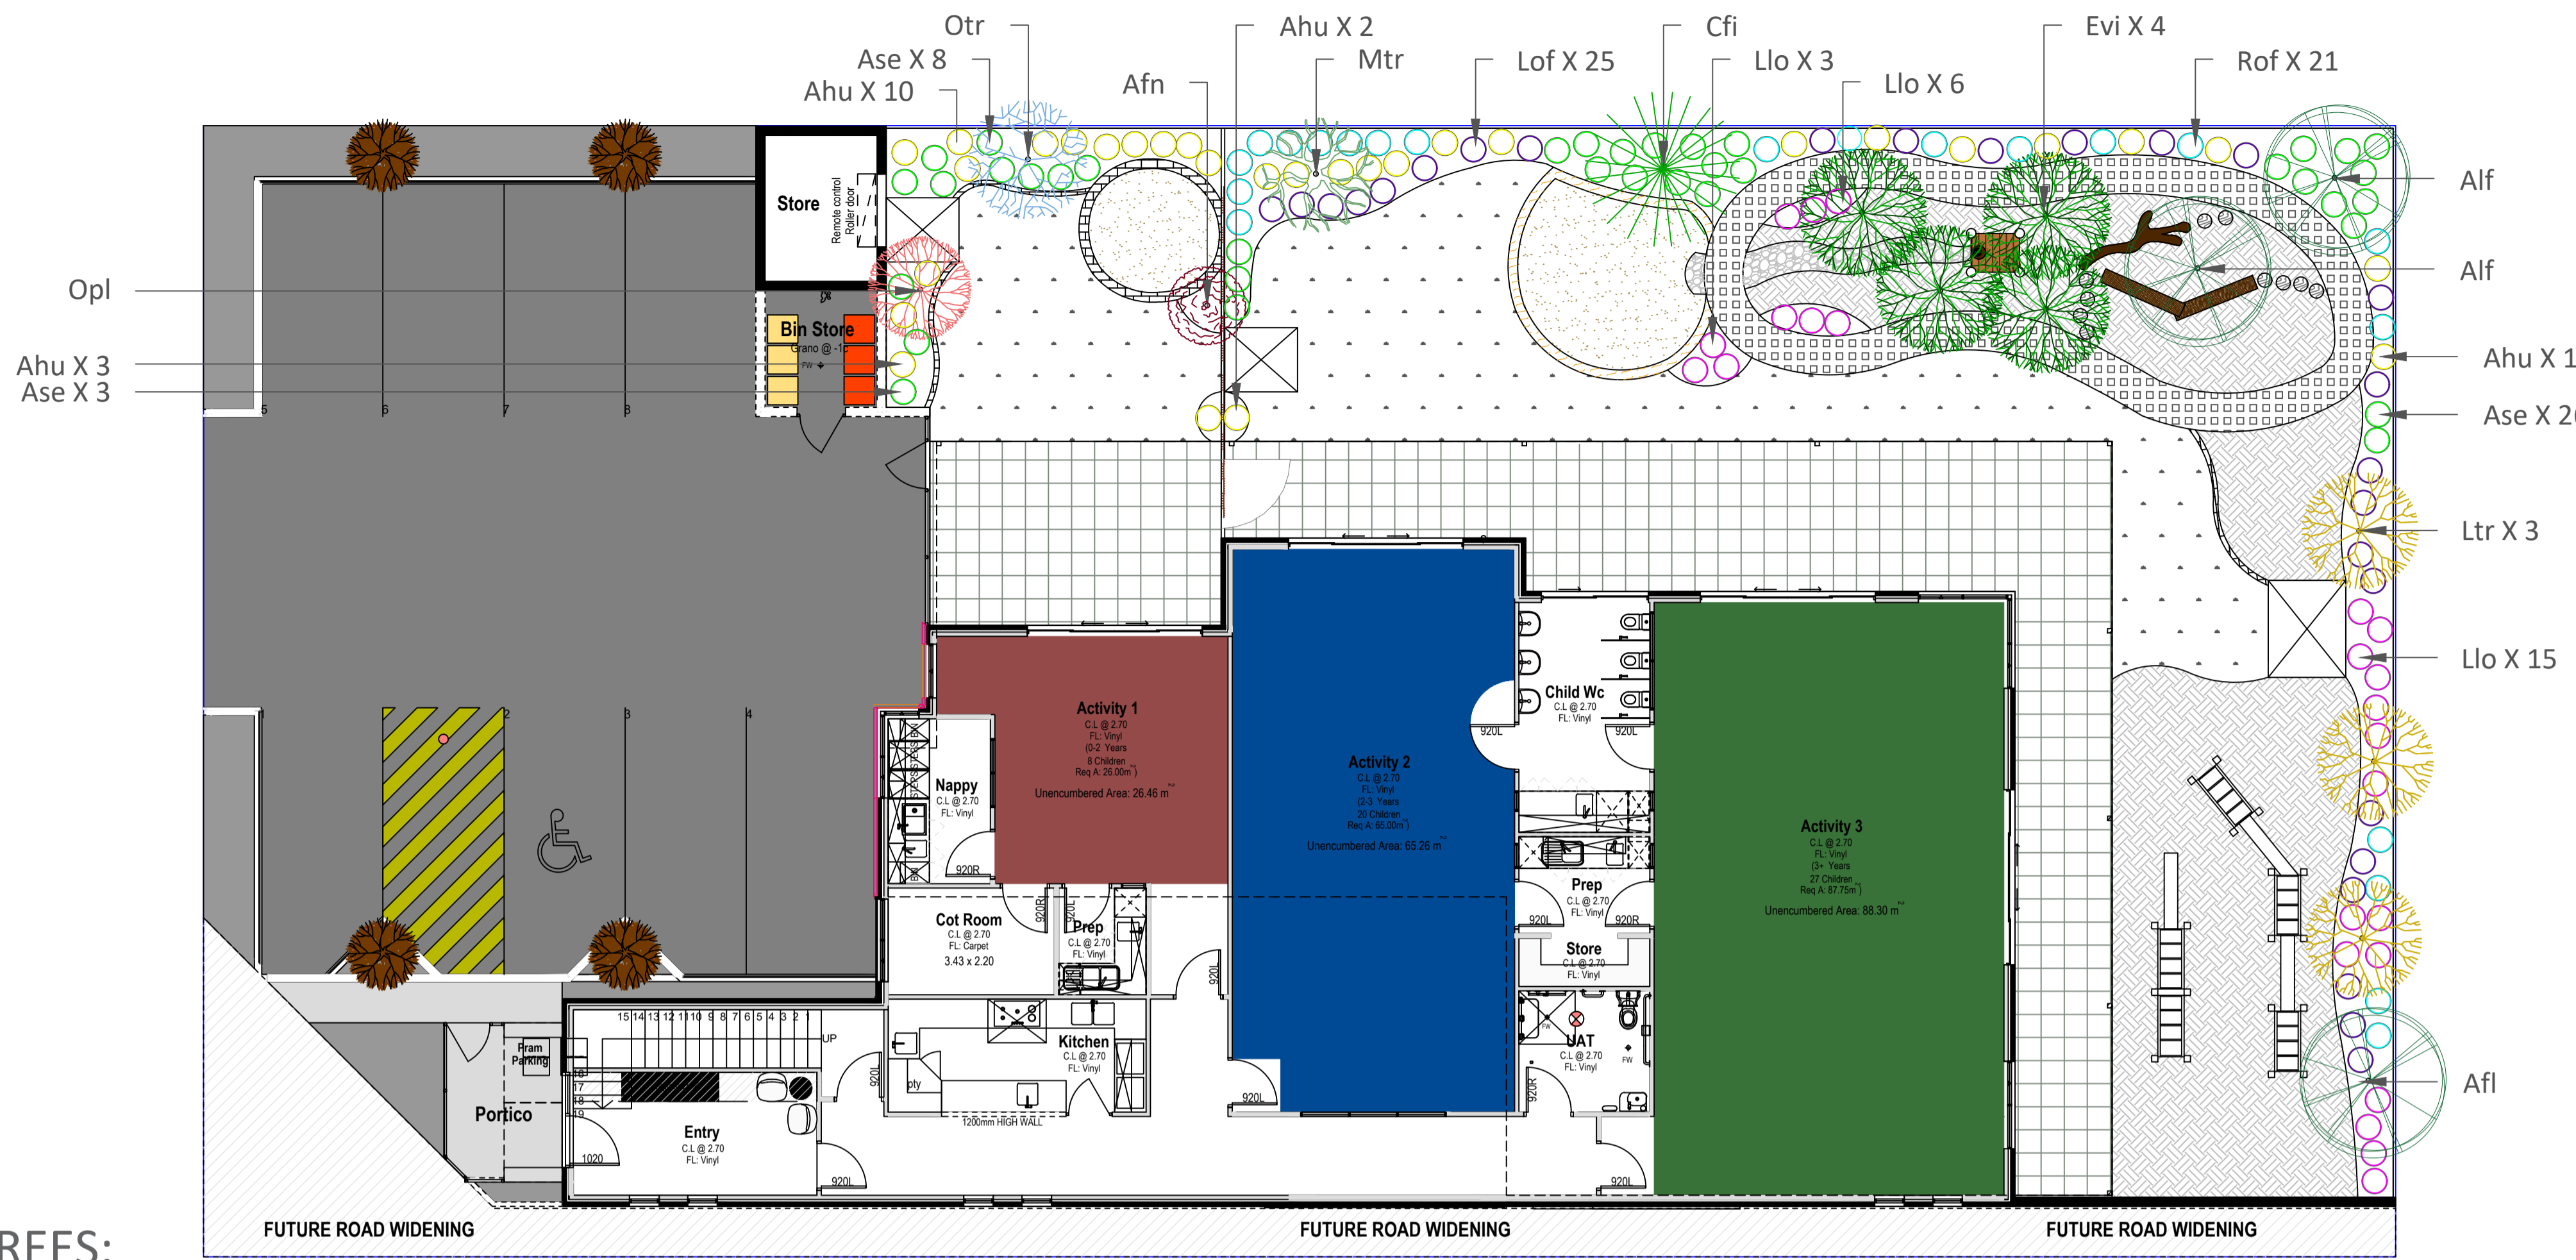

CLIENT  
 -

DRAWING NO  
 L-03

SCALE  
 1:75

SHEET  
 A1

REVISION  
 0

DRAWN  
 NK

DATE  
 26/03/26

PLANT SCHEDULE					
	SPECIES	SPACINGS	SIZE	MATURE SIZE	QTS
TREES					
Afi	AGONIS FLEXUOSA	AS SHOWN	90 L	10 M	3
Afn	AGONIS FLEXUOSA 'NANA'	AS SHOWN	30 L	2 M	1
Cfi	CORYMBIA FICIFOLIA	AS SHOWN	90 L	10 M	1
Evi	EUCALYPTUS VICTRIX	AS SHOWN	90 L	10 M	4
Mtr	MULBERRY TREE	AS SHOWN	90 L	10 M	1
Ltr	LEMON TREE	AS SHOWN	90 L	6 M	3
Ope	ORNAMENTAL PEAR	AS SHOWN	90 L	8 M	1
Opl	ORNAMENTAL PLUM	AS SHOWN	30 L	8 M	1
SHRUBS					
Ase	ADENANTHOS SERICEUS	AS SHOWN	140 MM	2 M	37
Ahu	ANIGOZANTHOS HUMILIS	AS SHOWN	140 MM	1 M	30
Lof	LAVANDULA OFFICINALIS	AS SHOWN	140 MM	1 M	25
Llo	LOMANDRA LONGIFOLIA	AS SHOWN	140 MM	0.9 M	24
Rof	ROSEMARY OFFICINALIS	AS SHOWN	140 MM	2 M	21

MULBERRY TREE

SHRUBS:

LOMANDRA LONGIFOLIA

LAVANDULA OFFICINALIS

ANIGOZANTHOS HUMILIS

ROSEMARY OFFICINALIS

ADENANTHOS SERICEUS

P.O. Box 774  
 e-mail: admin@childscapes.com.au  
 web: childscapes.com.au

PROJECT WALTER Rd CC		DRAWING PLANTING PLAN				ISSUE ISSUED FOR FEEDBACK		REVISIONS			
CLIENT -		DRAWING NO L-02	SCALE 1:100	SHEET A1	REVISION 0	DRAWN NK	DATE 26/03/26	No	DATE	DRAWN	DETAILS
								0	26/03/26	NK	PLANTING- ISSUED FOR FEEDBACK